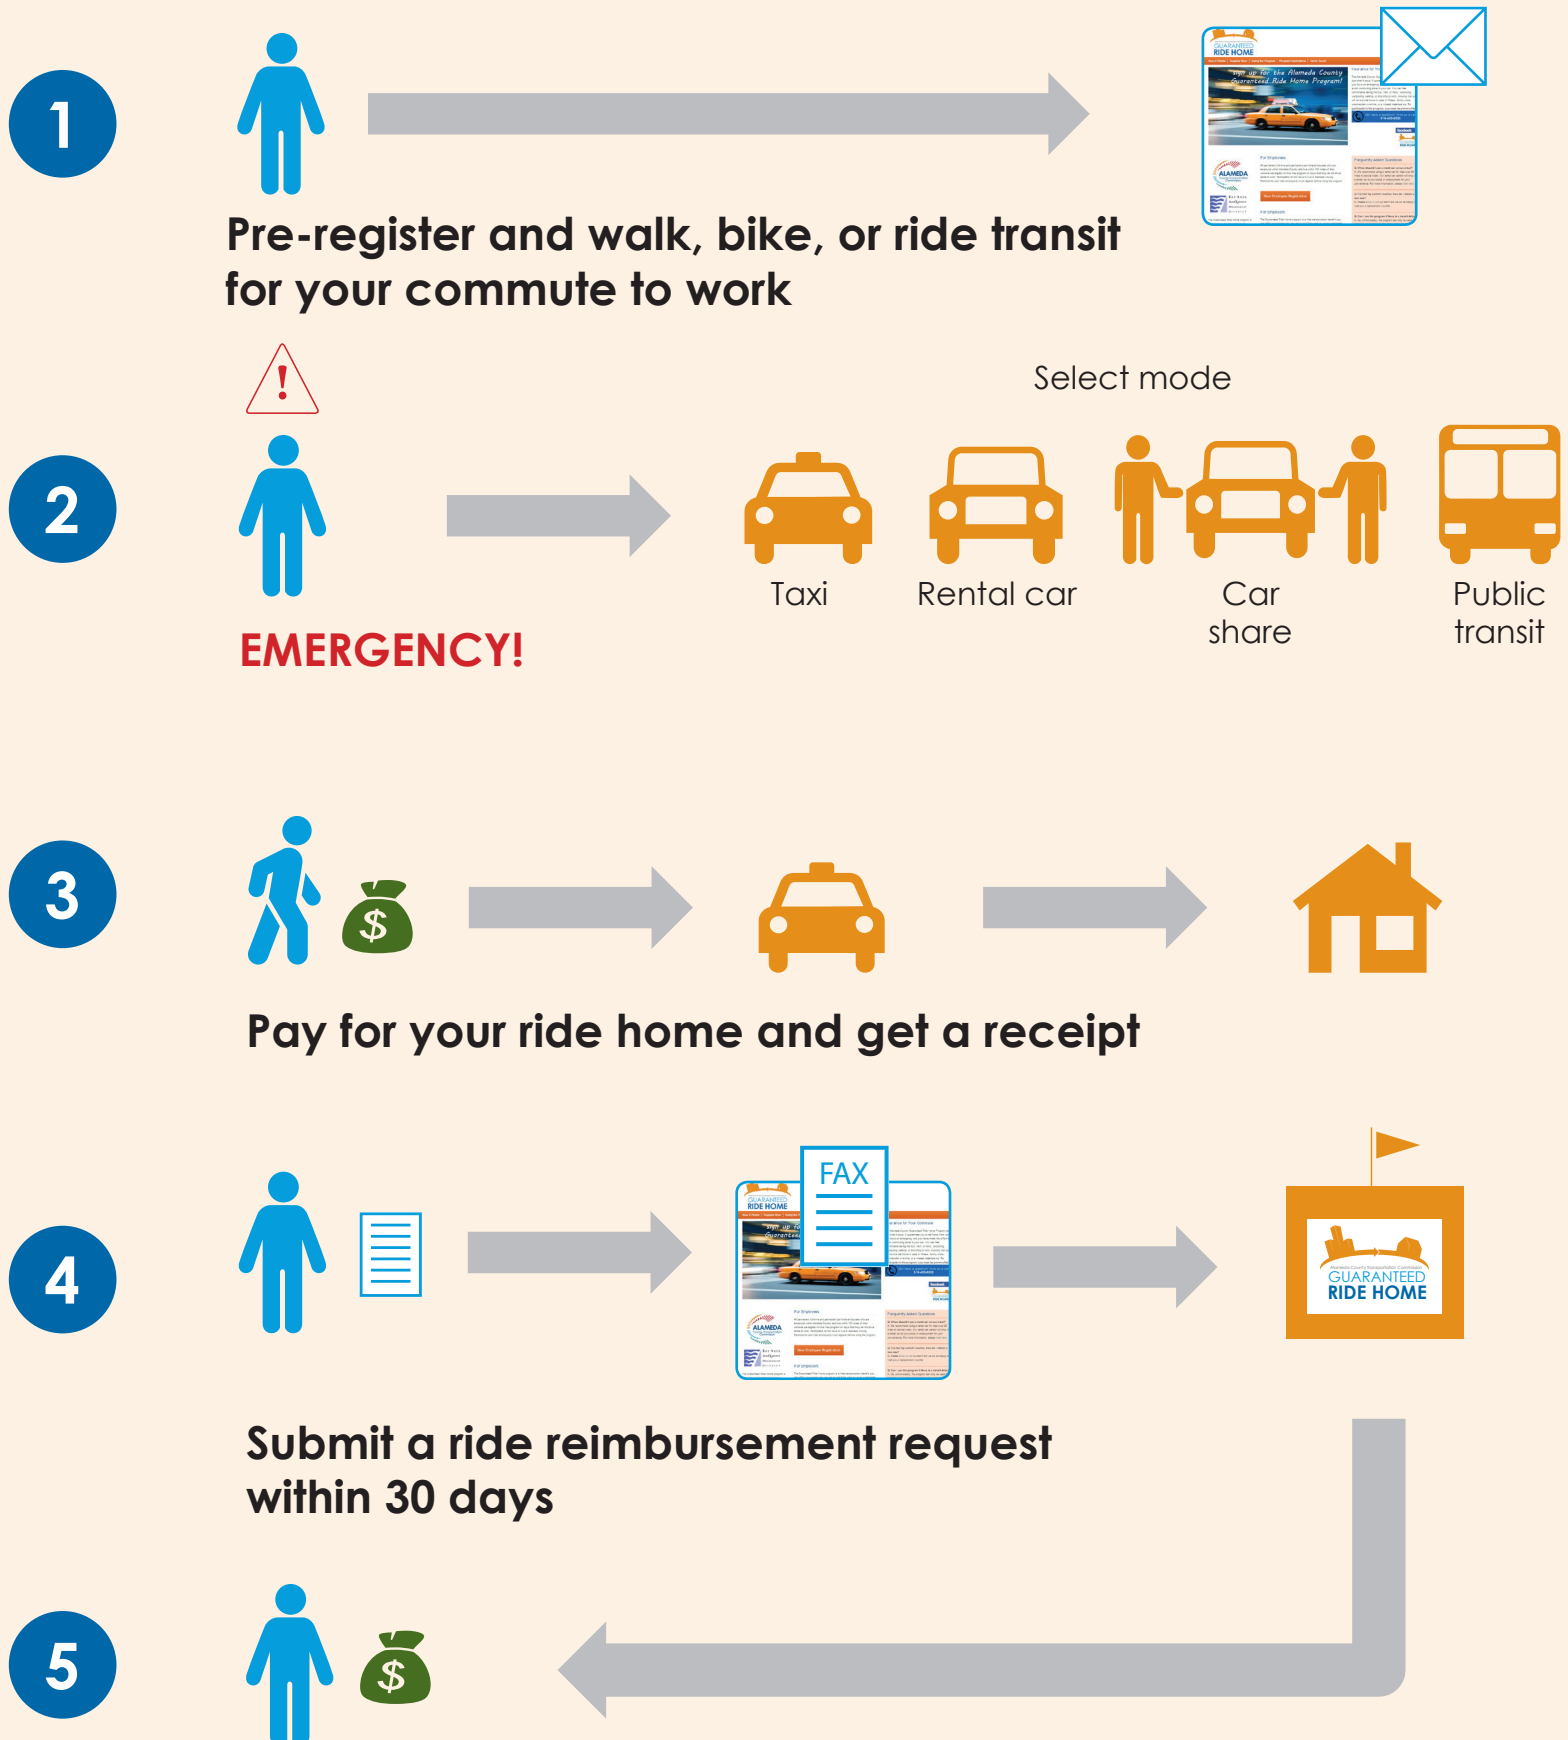

Alameda County Transportation Commission

GUARANTEED RIDE HOME

510-433-0320

www.grh.alamedactc.org
ridehome@alamedactc.org

How the Guaranteed Ride Home program works:

*Assumes program requirements are followed